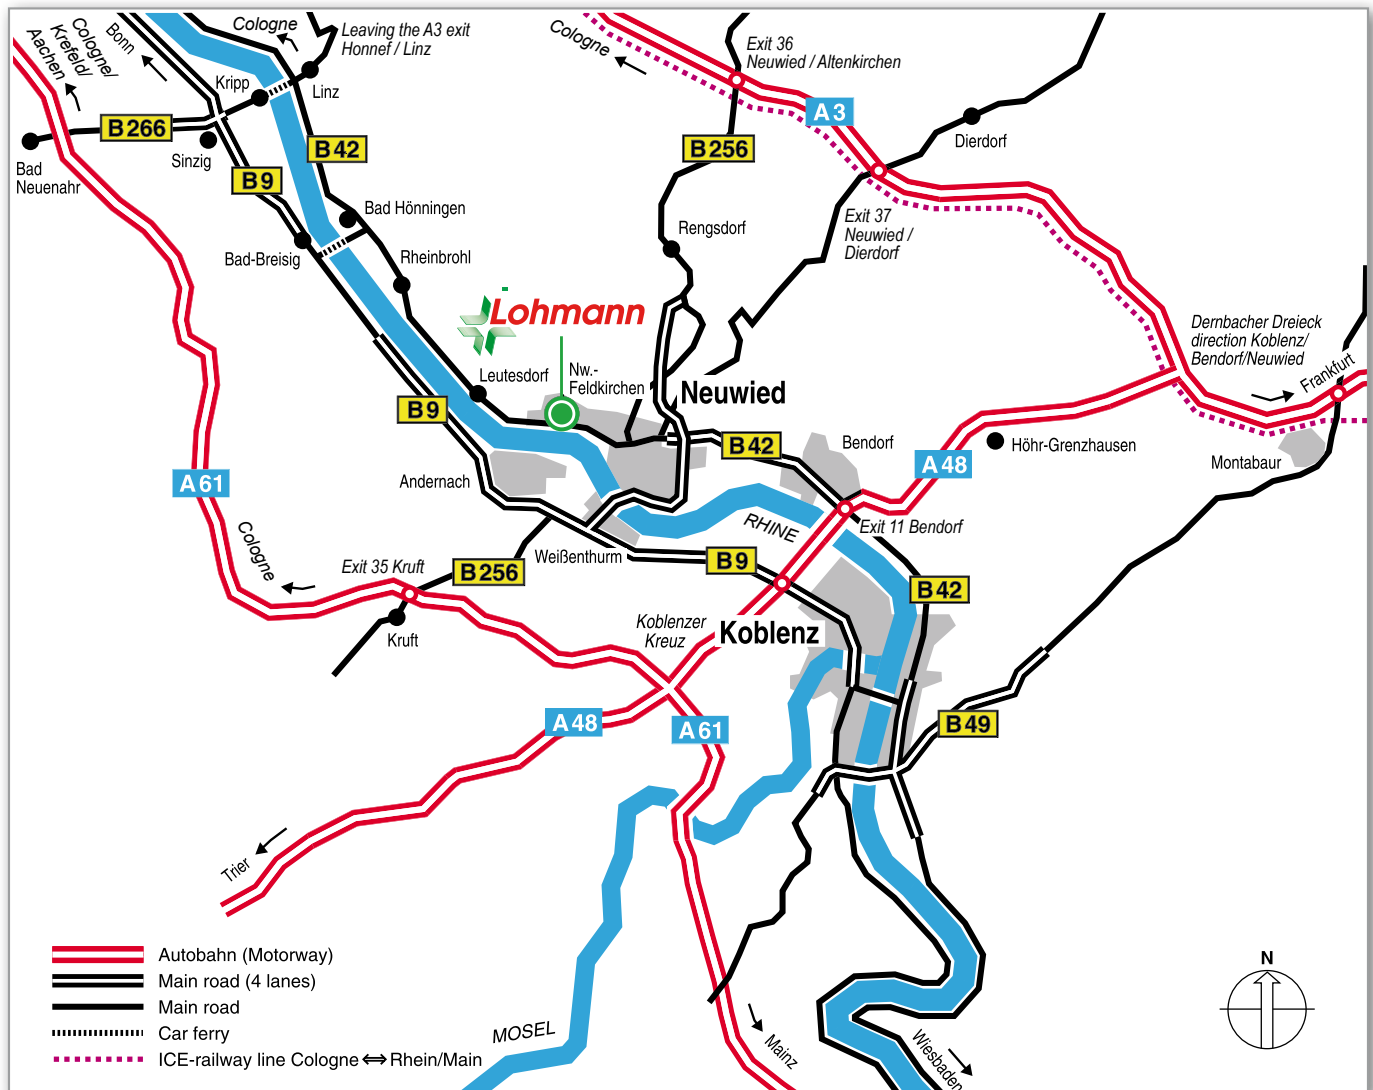

Your Directions to Lohmann Neuwied

Lohmann GmbH & Co. KG is located directly on the B 42 as it leaves Neuwied at its northwest corner (following the Rhine downstream towards Bonn/Linz).

You can conveniently reach us by Intercity train via Koblenz Main Station with direct connection to Neuwied. You can also reach us via the ICE-railway line Cologne Rhein/Main, Montabaur station.

If you plan to arrive by plane, you should choose one of the following airports:

Frankfurt 120 km (ca. 1h 10min)

Frankfurt/Hahn 85 km (ca. 1h 10min)

Cologne/Bonn 65 km (ca. 1h)

We hope you have a pleasant trip.