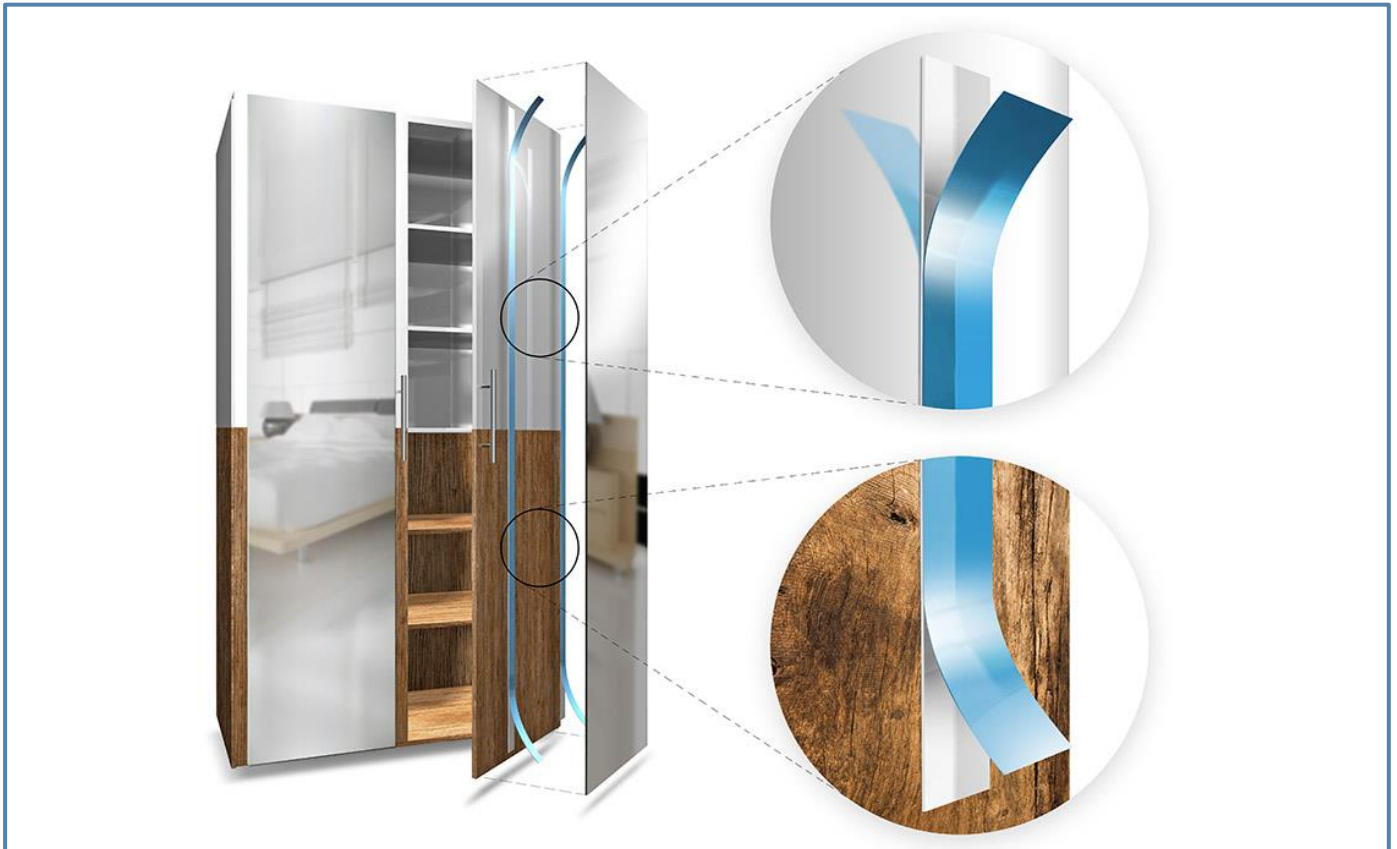

Mirror bonding

Home & Lifestyle

Customer benefit:

- High reliability
- Long history and extended experience with this application (over 30 years)
- Fast and safe process, fully automatable
- Strong cooperation with all partners of this industry
- Testing service of surfaces for Décor film producers and furniture manufacturers

Products:

- DuploCOLL® 918, 9182, 919, etc.
- DuploCOLL® 5011
- DuploCOLL® 803

Mirror bonding

Home & Lifestyle

Customer benefit:

- Compatible products with the latest decorative surfaces
- Tailor-made adhesive developed for glossy and rough surfaces
- Fast and safe process, fully automatable
- Strong cooperation with all partners of this industry

*only available in spools

Specific surfaces solutions

Product Name	Thickness [mm]	Liner	Adhesive	Colour
DuploCOLL® 5003 LSE	1,0	Silicone Paper (white)	Synthetic Rubber	White
DuploCOLL® 91800	1,0	PE Paper (blue)	Pure Acrylic	White